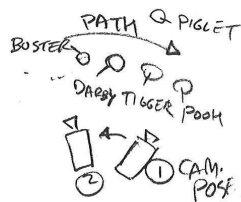

ACTION

POOH & TIGGER MARCH INTO SC AS PIGLET WATCHES, CAMERA SLOW PANS ←
POOH TAPS ON HONEY POT, TIGGER TAPS ON JAR IN TIME TO MUSIC

DIAL

TIGGER
1 UNDER

SLG

POOH
DUM DE DUM DUM

TRANS

SC. 75 CONT PANEL 2 BG.

ACTION

DARBY & BUSTER MARCH INTO SC AS CAMERA SLOWLY PANS ←
POOH & TIGGER CONTINUE TAPPING, DARBY RUNS FINGERS ON BROOM, BUSTER TILTS HEAD IN

DIAL

TIGGER
(SOUNDS w/ MOUTH)

POOH
DUM DE DUM DUM

TR

SC. 75 Cont PANEL 3 BG.

CUT

SC. 76 PANEL 1 BG.

ACTION

DARBY CONTINUES WITH BROOM
BUSTER TILTS & BOBS HEAD IN TIME TO MUSIC

DIAL

TIGGER
<SOUNDS CONT>

SLG

TRANS