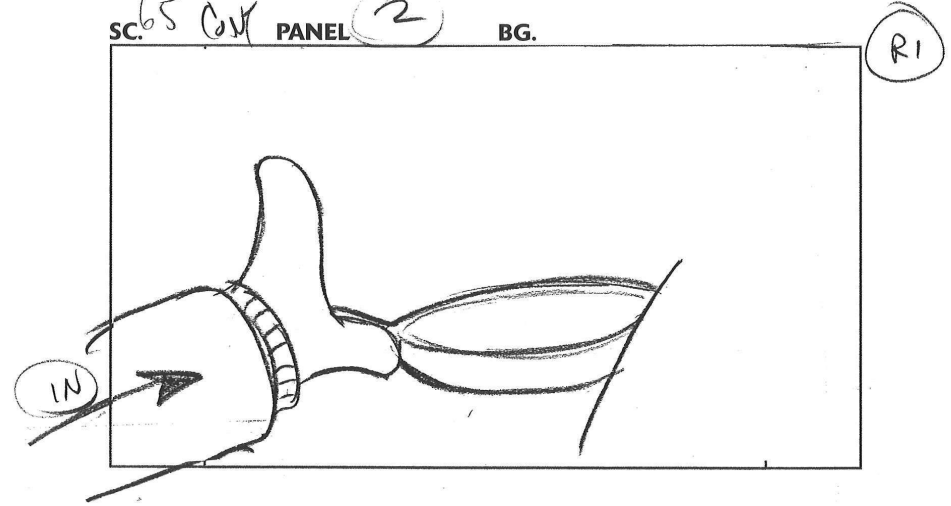

ACTION
Close on FRYING PAN ON SHELF OF CUPBOARD

DIAL

SLG

TRANS

SC. 65 OUT PANEL 2 BG.