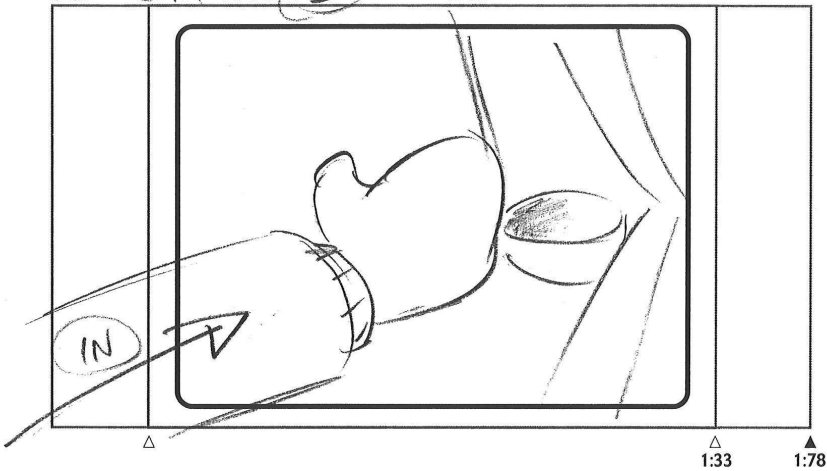

& PULLS IT (OS)

DIAL

SLG

TRANS

PROD#: 323P 140

Walt Disney Television Animation

PAGE 143

SC. 65 CONT PANEL 5 BG.