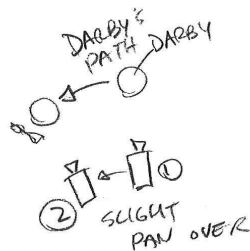

SC. 64.2 PANEL 2 BG.

ACTION

DARBY TURNS ...

DIAL

DARBY:

When I

WHEN I HEAR THUNDER

SLG

TRANS

SC. 64.2 PANEL 3 BG.

ACTION

... AND REACHES FOR A BROOM

DIAL

CONT

THEN I WONDER

SLG

TRANS