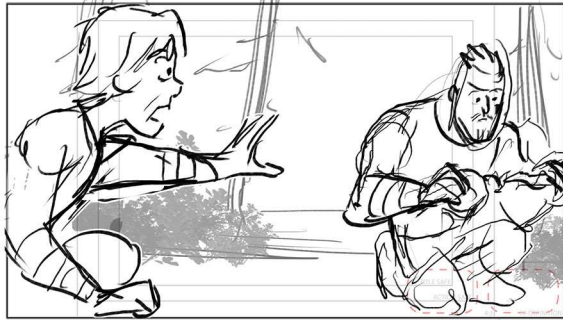

SCENE:

PANEL:

Dial:

HICCUP
119
No--

Action / Camera

SCENE:

PANEL: