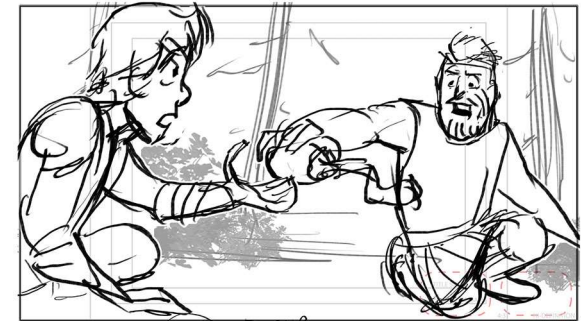

Dial:

DAGUR
118
Maybe I can straighten it out.

Action / Camera