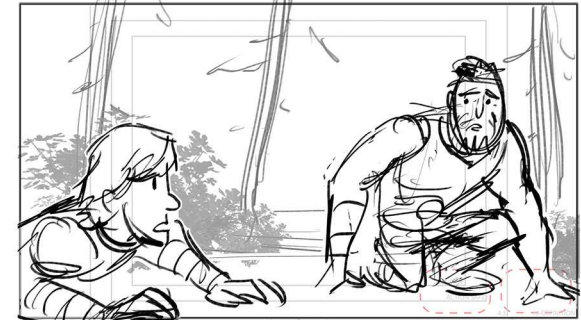

Dial:

DAGUR
115
I'm sorry, Hiccup.
HICCUP
116 You're trying to do too much too 116 soon.

Action / Camera

SCENE:

PANEL: