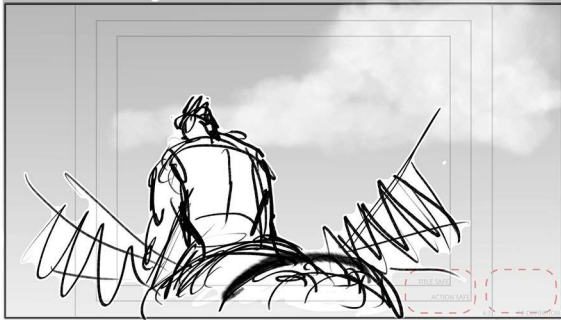

SCENE:

PANEL:

Dial:

..

Action / Camera

SCENE:

PANEL: