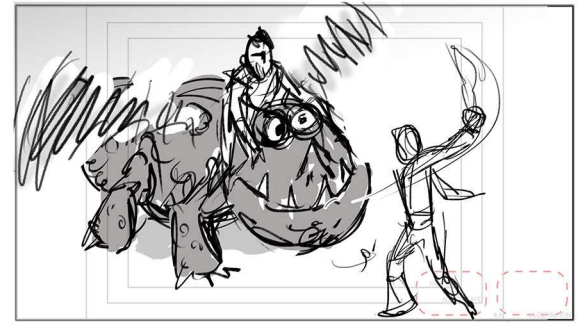

Dial:

..

Action / Camera

SCENE:

PANEL: