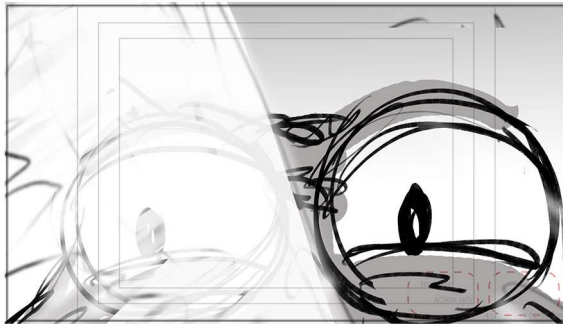

Dial:

..

Action / Camera

SCENE:

PANEL: