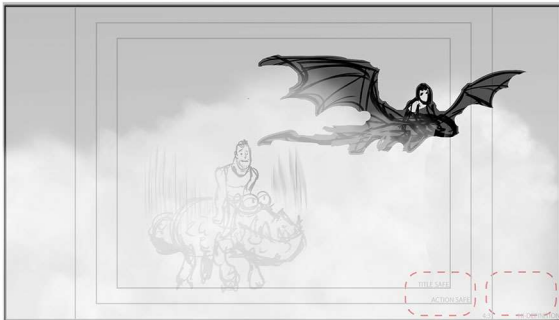

Dial:

..

Action / Camera

SCENE:

PANEL: