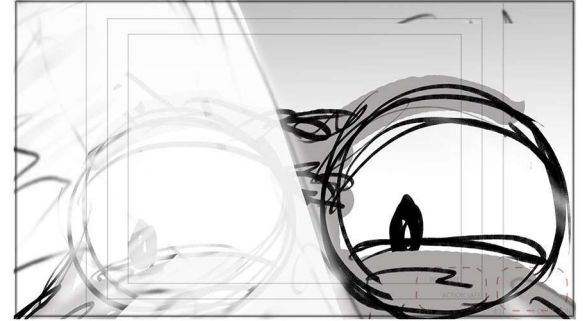

Dial:

..

Action / Camera

SCENE:

PANEL: