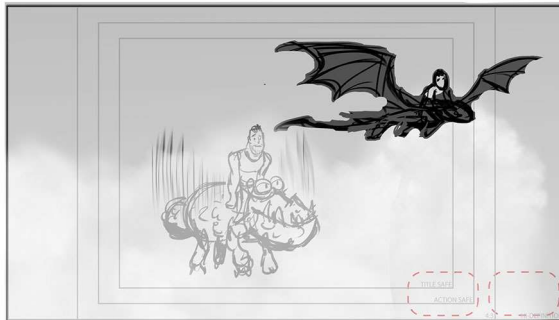

Dial:

..

Action / Camera

SCENE:

PANEL: