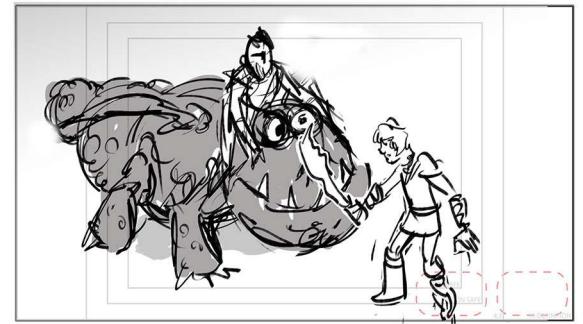

Dial:

..

Action / Camera