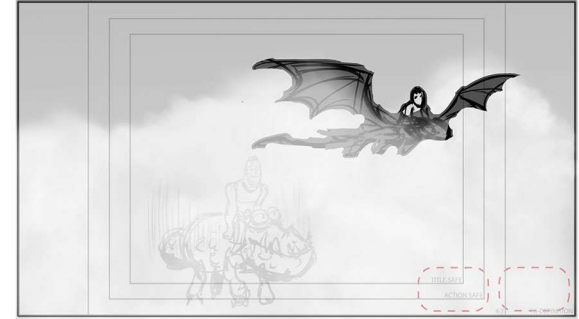

Dial:

..

Action / Camera

SCENE:

PANEL: