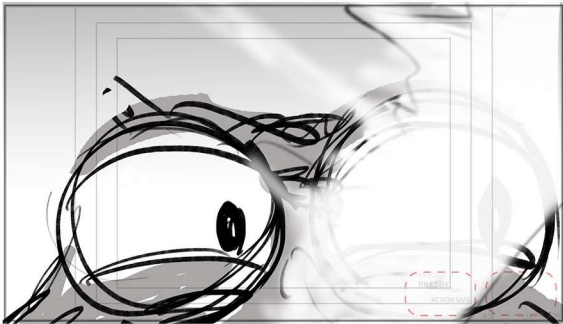

Dial:

..

Action / Camera

SCENE:

PANEL: