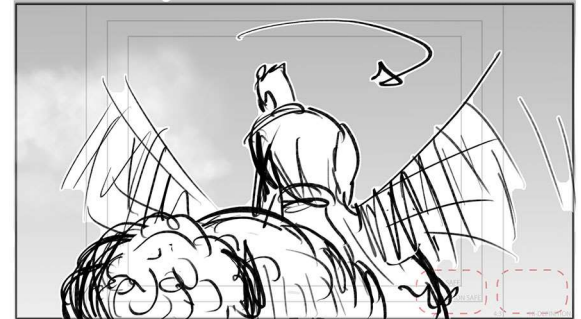

Dial:

..

Action / Camera