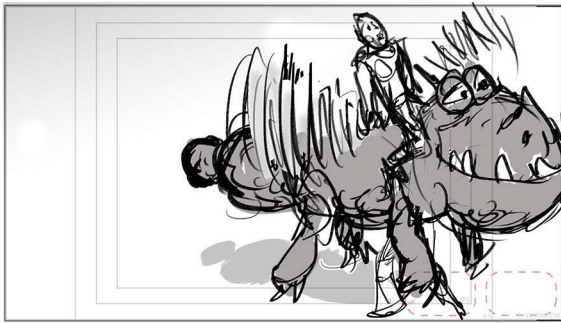

Dial:

..

Action / Camera

SCENE:

PANEL: