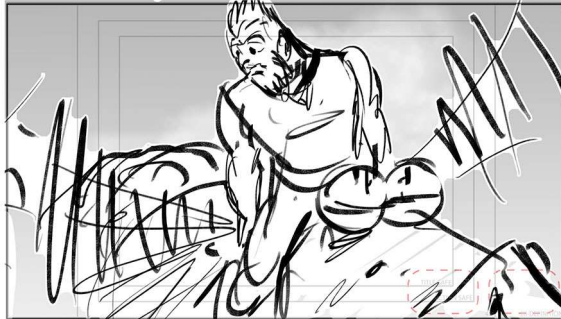

Dial:

..

Action / Camera

SCENE:

PANEL: